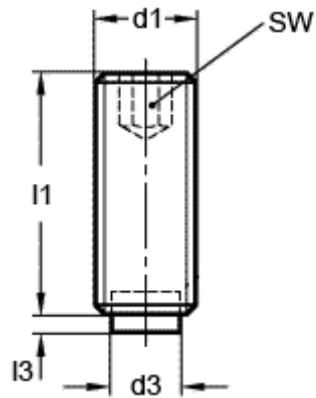

Data Sheet

Article number: 20931667

Description: E+G Grub screw
GN 913.3-M10-50-KU

Measures

$d1 = M10$
 $d3 = 7$
 $l1 = 50.0$
 $l3 = 1.9$
 $SW = 5.0$